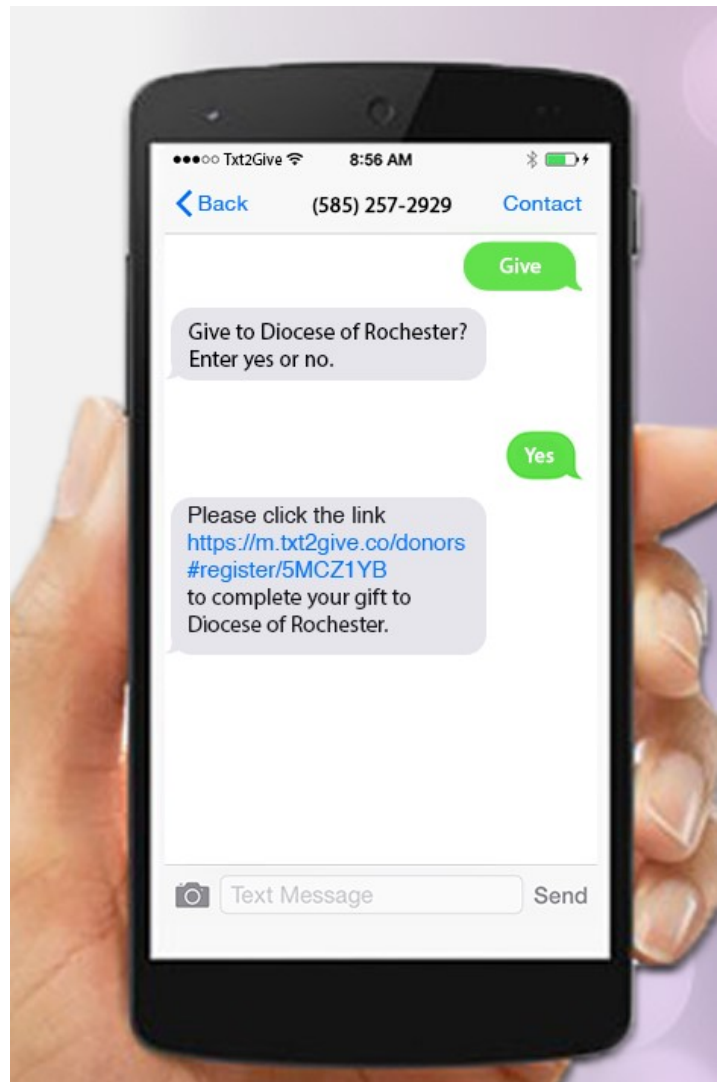

Support the CMA and Your Parish Today!

Make your GIFT to the CMA via TEXT MESSAGE

A secure, easy way to make your gift today. Now through Tuesday, May 14, 2019.

**1. Text CMA041 to
(585) 257-2929**

2. Follow the prompts

- ⇒ How much would you like to give to CMA-St. Lawrence 041?
 - ⇒ Give \$XX? Enter yes or no.
 - ⇒ <https://m.txt2give.co/pwol1234> *
Tap this link to complete your \$XX gift to CMA-St. Lawrence 041.
- *Link is not active; used only for example

3. Enter your credit or debit card

Your CMA gift will be credited to *St. Lawrence -Greece*. You will receive an acknowledgment of your gift immediately via text or email.

Message and data rates may apply. There is no additional charge to text outside of your area code.